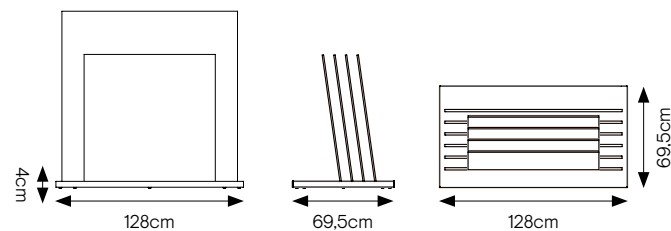

### ELENCO GAMME A SCELTA

GAMMA OPUS 80x80 NAT/RET	CODICE: 302572
OPUS ALBUM NAT/RET	80x80cm
OPUS ARENA NAT/RET	80x80cm
OPUS CINIS NAT/RET	80x80 cm
OPUS GRISEO NAT/RET	80x80cm

GAMMA OPUS 60x60 NAT/RET	CODICE: 302572
OPUS ALBUM NAT/RET	60x60cm
OPUS ARENA NAT/RET	60x60cm
OPUS CINIS NAT/RET	60x60cm
OPUS GRISEO NAT/RET	60x60cm

### SPECIFICHE TECNICHE

CODICE DISPLAY	302521
DIMENSIONE	128x69,5x4 cm
GAMME	a scelta (6 SLOT)
PREZZO DISPLAY	€ 93,00

CATALOGO OPUS

Opus

4 COLOURS    3 SIZES    1 SURFACE

The Opus collection is inspired by Coccio Pesto, a cement agglomeration from the Roman era, an ancient material reinterpreted by Ceramiche Piemme R&D staff to create a series that perfectly meets the needs of contemporary architecture.